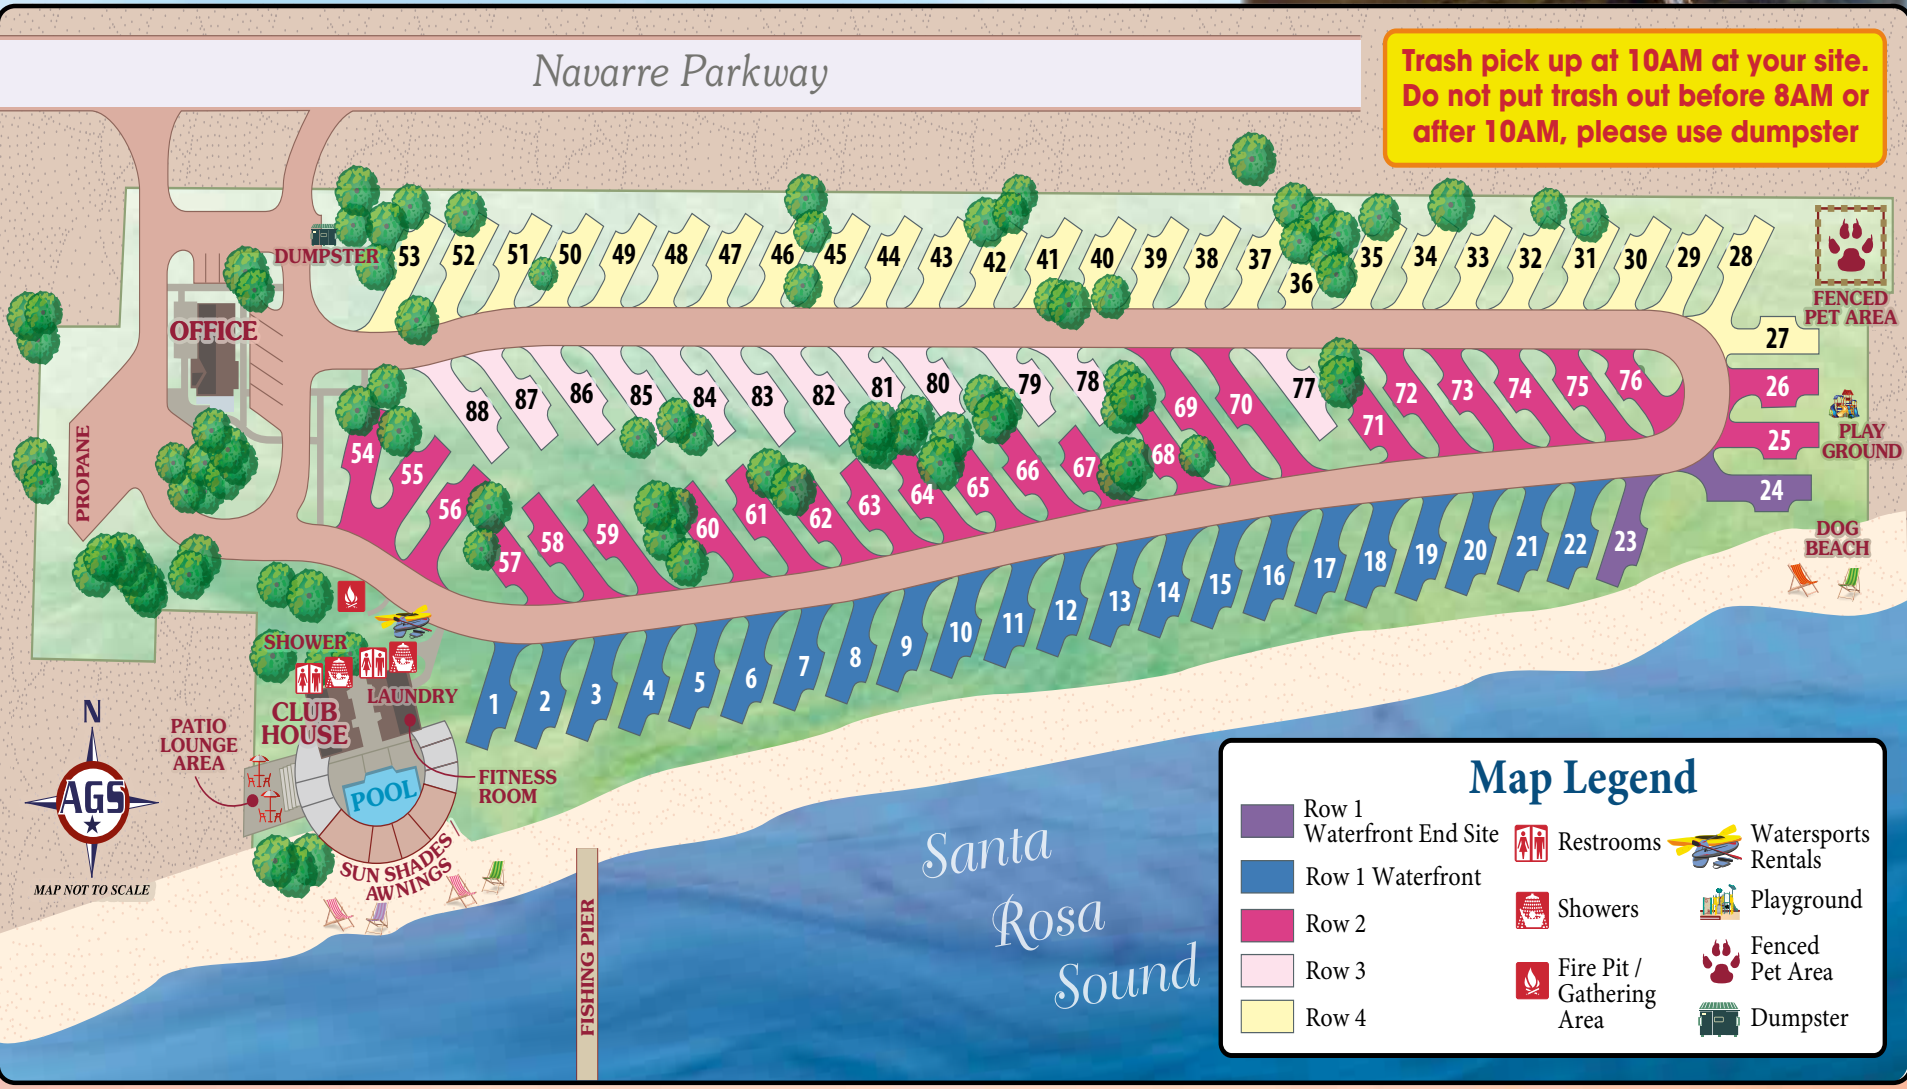

Navarre Parkway

**Trash pick up at 10AM at your site.
Do not put trash out before 8AM or
after 10AM, please use dumpster**

Map Legend

| | | | | | |
|---|------------------|---|---------------------------|---|---------------------|
|  | Row 1 |  | Restrooms |  | Watersports Rentals |
|  | Row 1 Waterfront |  | Showers |  | Playground |
|  | Row 2 |  | Fire Pit / Gathering Area |  | Fenced Pet Area |
|  | Row 3 |  | Dumpster | | |
|  | Row 4 | | | | |